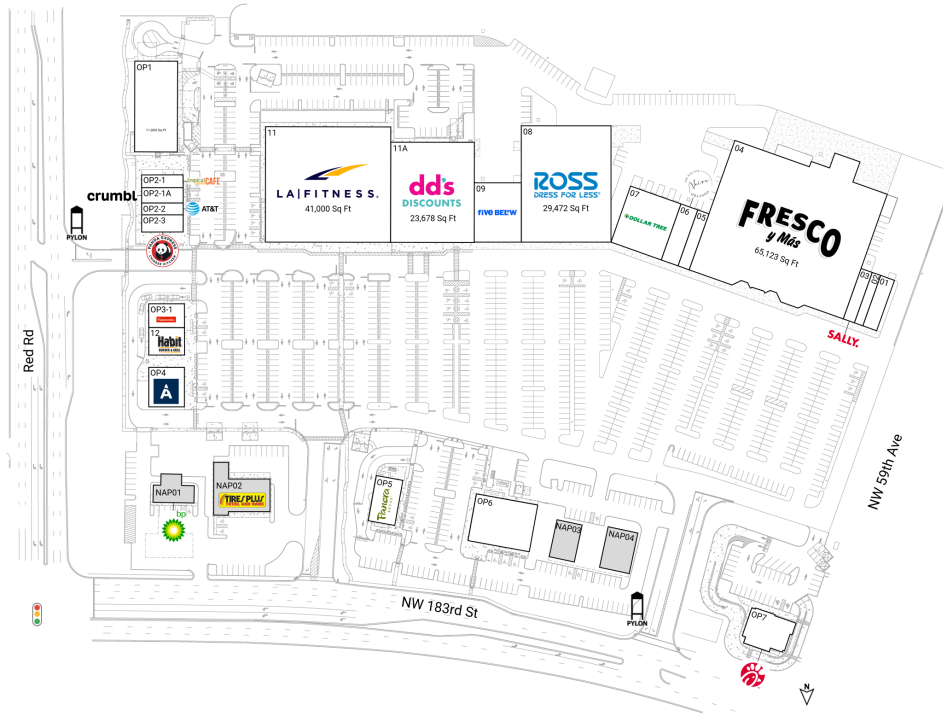

Shops at Palm Lakes

5750 Northwest 183rd Street | Miami, FL 33015

Miami-Dade County Miami-Fort Lauderdale-West Palm Beach, FL 231,536 Sq Ft

25.9379, -80.2962

Current Tenants Space size listed in square feet

01	Pasteur Medical Center	2,250
02	Razar Dental Group	1,350
03	Sally Beauty Supply	1,800
04	Fresco y Más	65,123
05	Alb's Dry Cleaning	2,000
06	Noire the Nail Bar	3,000
07	Dollar Tree	9,000
08	Ross Dress for Less	29,472
09	Five Below	9,000
11	LA Fitness	41,000
11A	dd's DISCOUNTS	23,678
12	The Habit Burger Grill	2,800
OP1	Miami Beach Healthcare	11,000
OP2-1	Tropical Smoothie Cafe	1,660
OP2-1A	Crumbl Cookies	1,660
OP2-2	AT&T	1,400
OP2-3	Panda Express	2,000
OP3-1	Visionworks	2,286
OP4	Aspen Dental	4,000
OP5	Panera Bread	3,800
OP6	Pasteur Medical Center	8,400
OP7	Chick-fil-A	4,857
NAP01	BP Gas	0
NAP02	Tires Plus	0
NAP03	Pasteur Medical	0
NAP04	Cash Advanced	0

This site plan is for illustrative and information purposes only, showing the general layout of the shopping center; and is not a legal survey. Brixmor makes no representation or warranty that the shopping center is exactly as depicted as site conditions and tenant mix are subject to change over time.